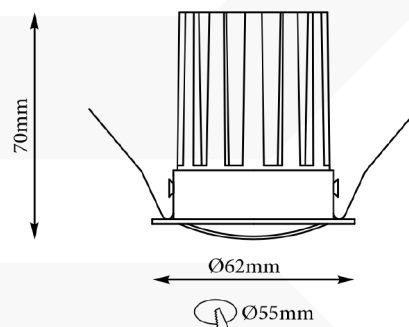

Cosmo Wallwash | 15W

Housing Colors

BL **WH**

Color Temperatures

3000K **4000K** TW

Electrical Specification

Input AC Voltage (V)	ACC200-220V
Frequency (Hz)	50 Hz
Driver operating Voltage	350mA 36V DC
Power Factor	>0.95
Current THD	<10%
Driver Efficiency	>85%
Inbuilt Surge Protection	3KV

Optical Parameters

Primary Reflector	Lens optics
Secondary Reflector	Aluminium - White(WHS)/Black(BLS)
Beam Angle	-
UGR	-
Beam Direction	Fixed (Asymmetric)

Product Material

Aluminum Die cast Heat Sink & Front Ring

LED Parameters

CRI	>90
Binning	3 Step MacAdam
LED Lifetime	>50000hrs
Lumen output (for 34°)	1125LM@3000K, 1184LM@4000K
LED Chip	COB 36Vdc/350mA
LED Wattage	12.9W
System Wattage	14.8W

Ordering Code

	Body Finish	CCT	Sec. Reflector
CSM WW - 15W -	<u>BL</u>	<u>3000K</u>	<u>WHS</u>
Modify ordering code from given options:	WH	4000K/TW	BLS

Platforms supported

Protocols supported

Safety & General Features

Rohs - Lead Free Solder | Wires - Multi Core DC Output wire with connections Fire Retardant DC Wire | Operating Ambient Temperature - 10° to 50°C
Ingress Protection - IP20 | Mounting Parameters - Recess Mounting for Ceiling